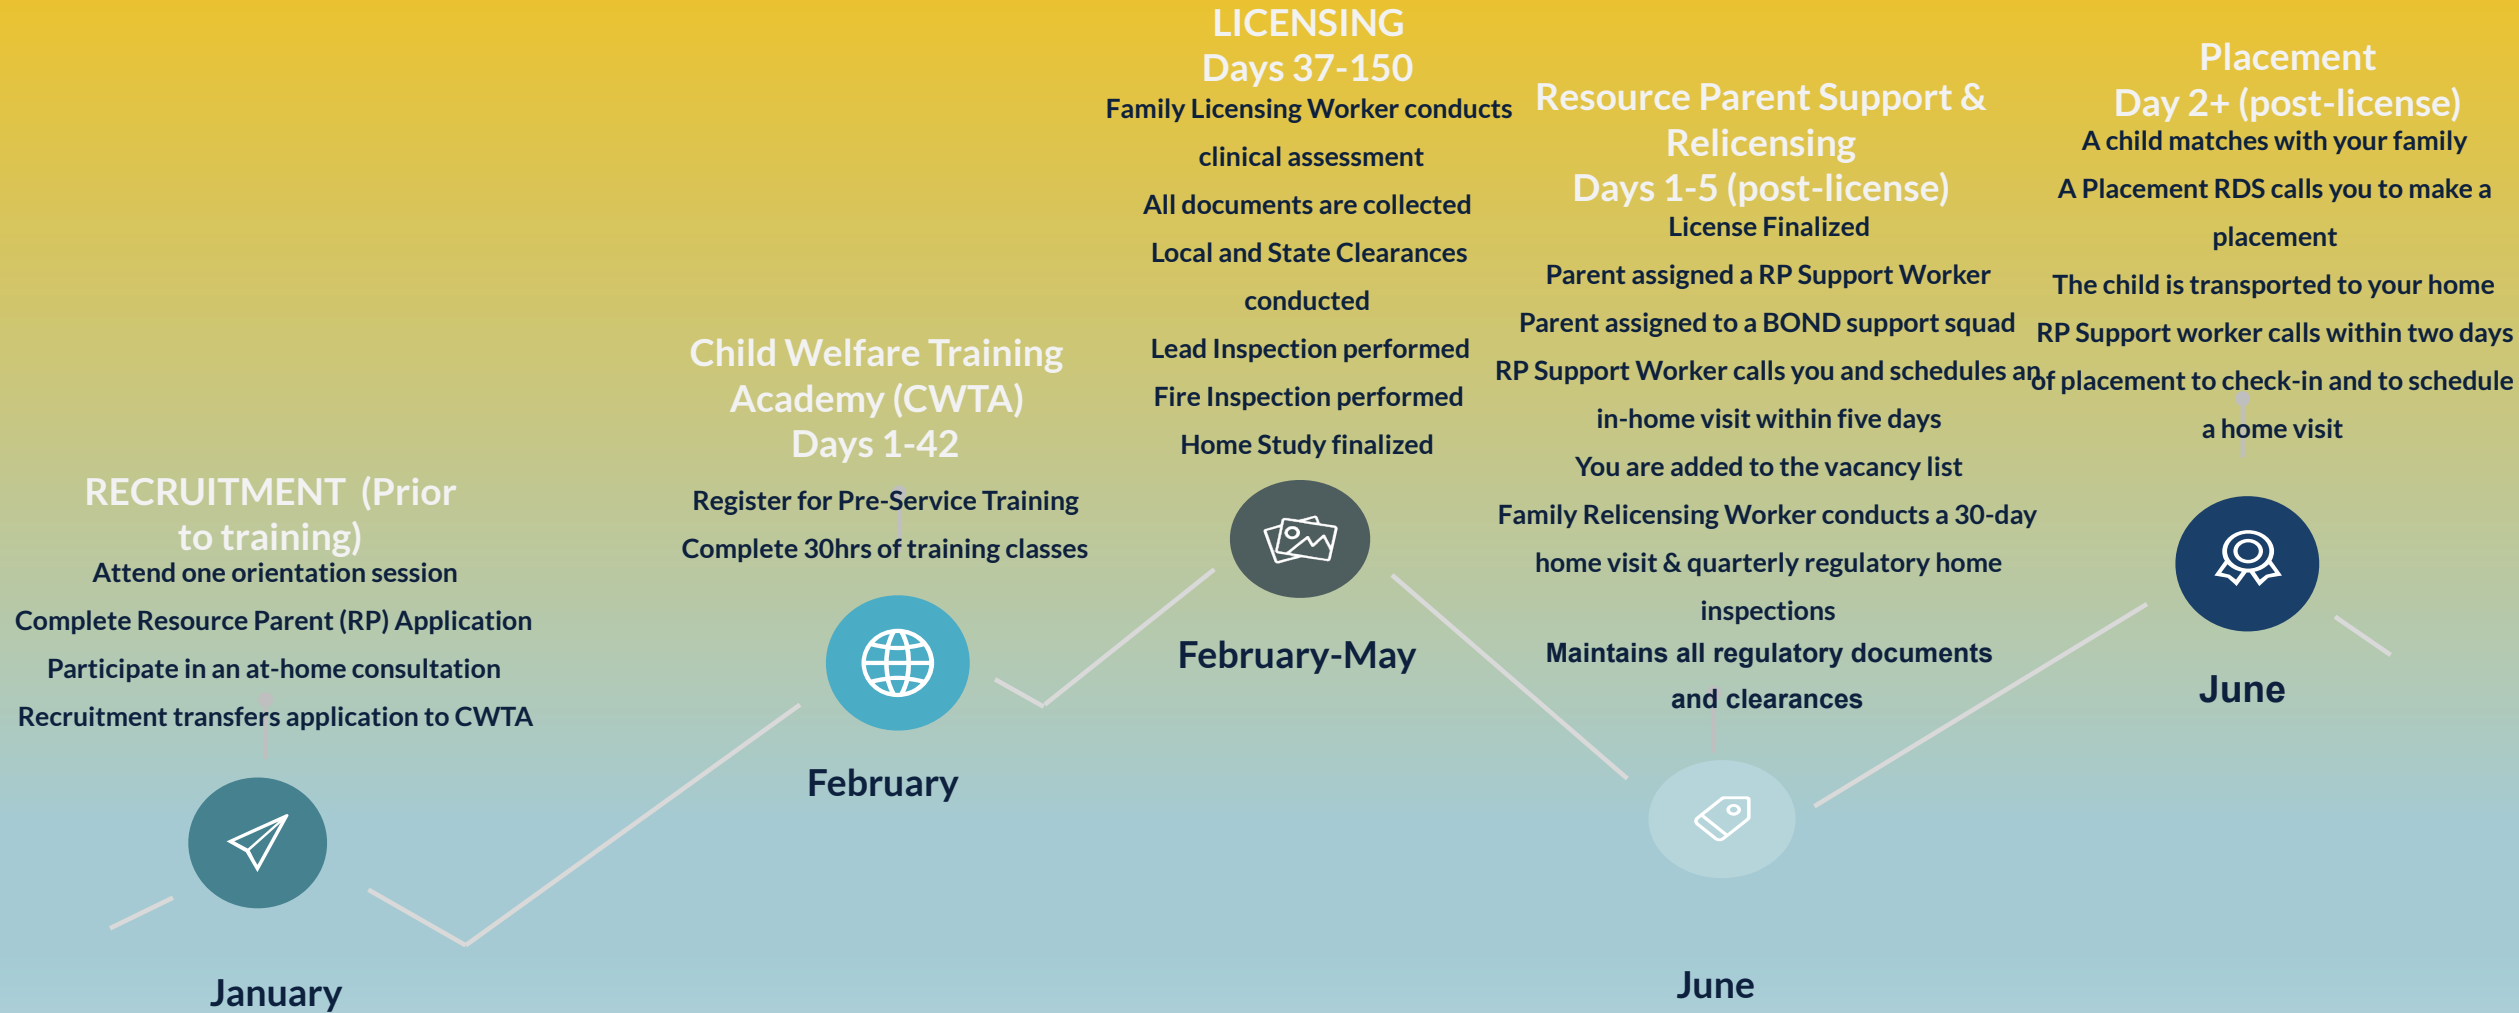

# Becoming a Resource Parent: The Process:

## Average Time to License is ~150 days

**We are not meant to do life alone. Everybody needs somebody!**